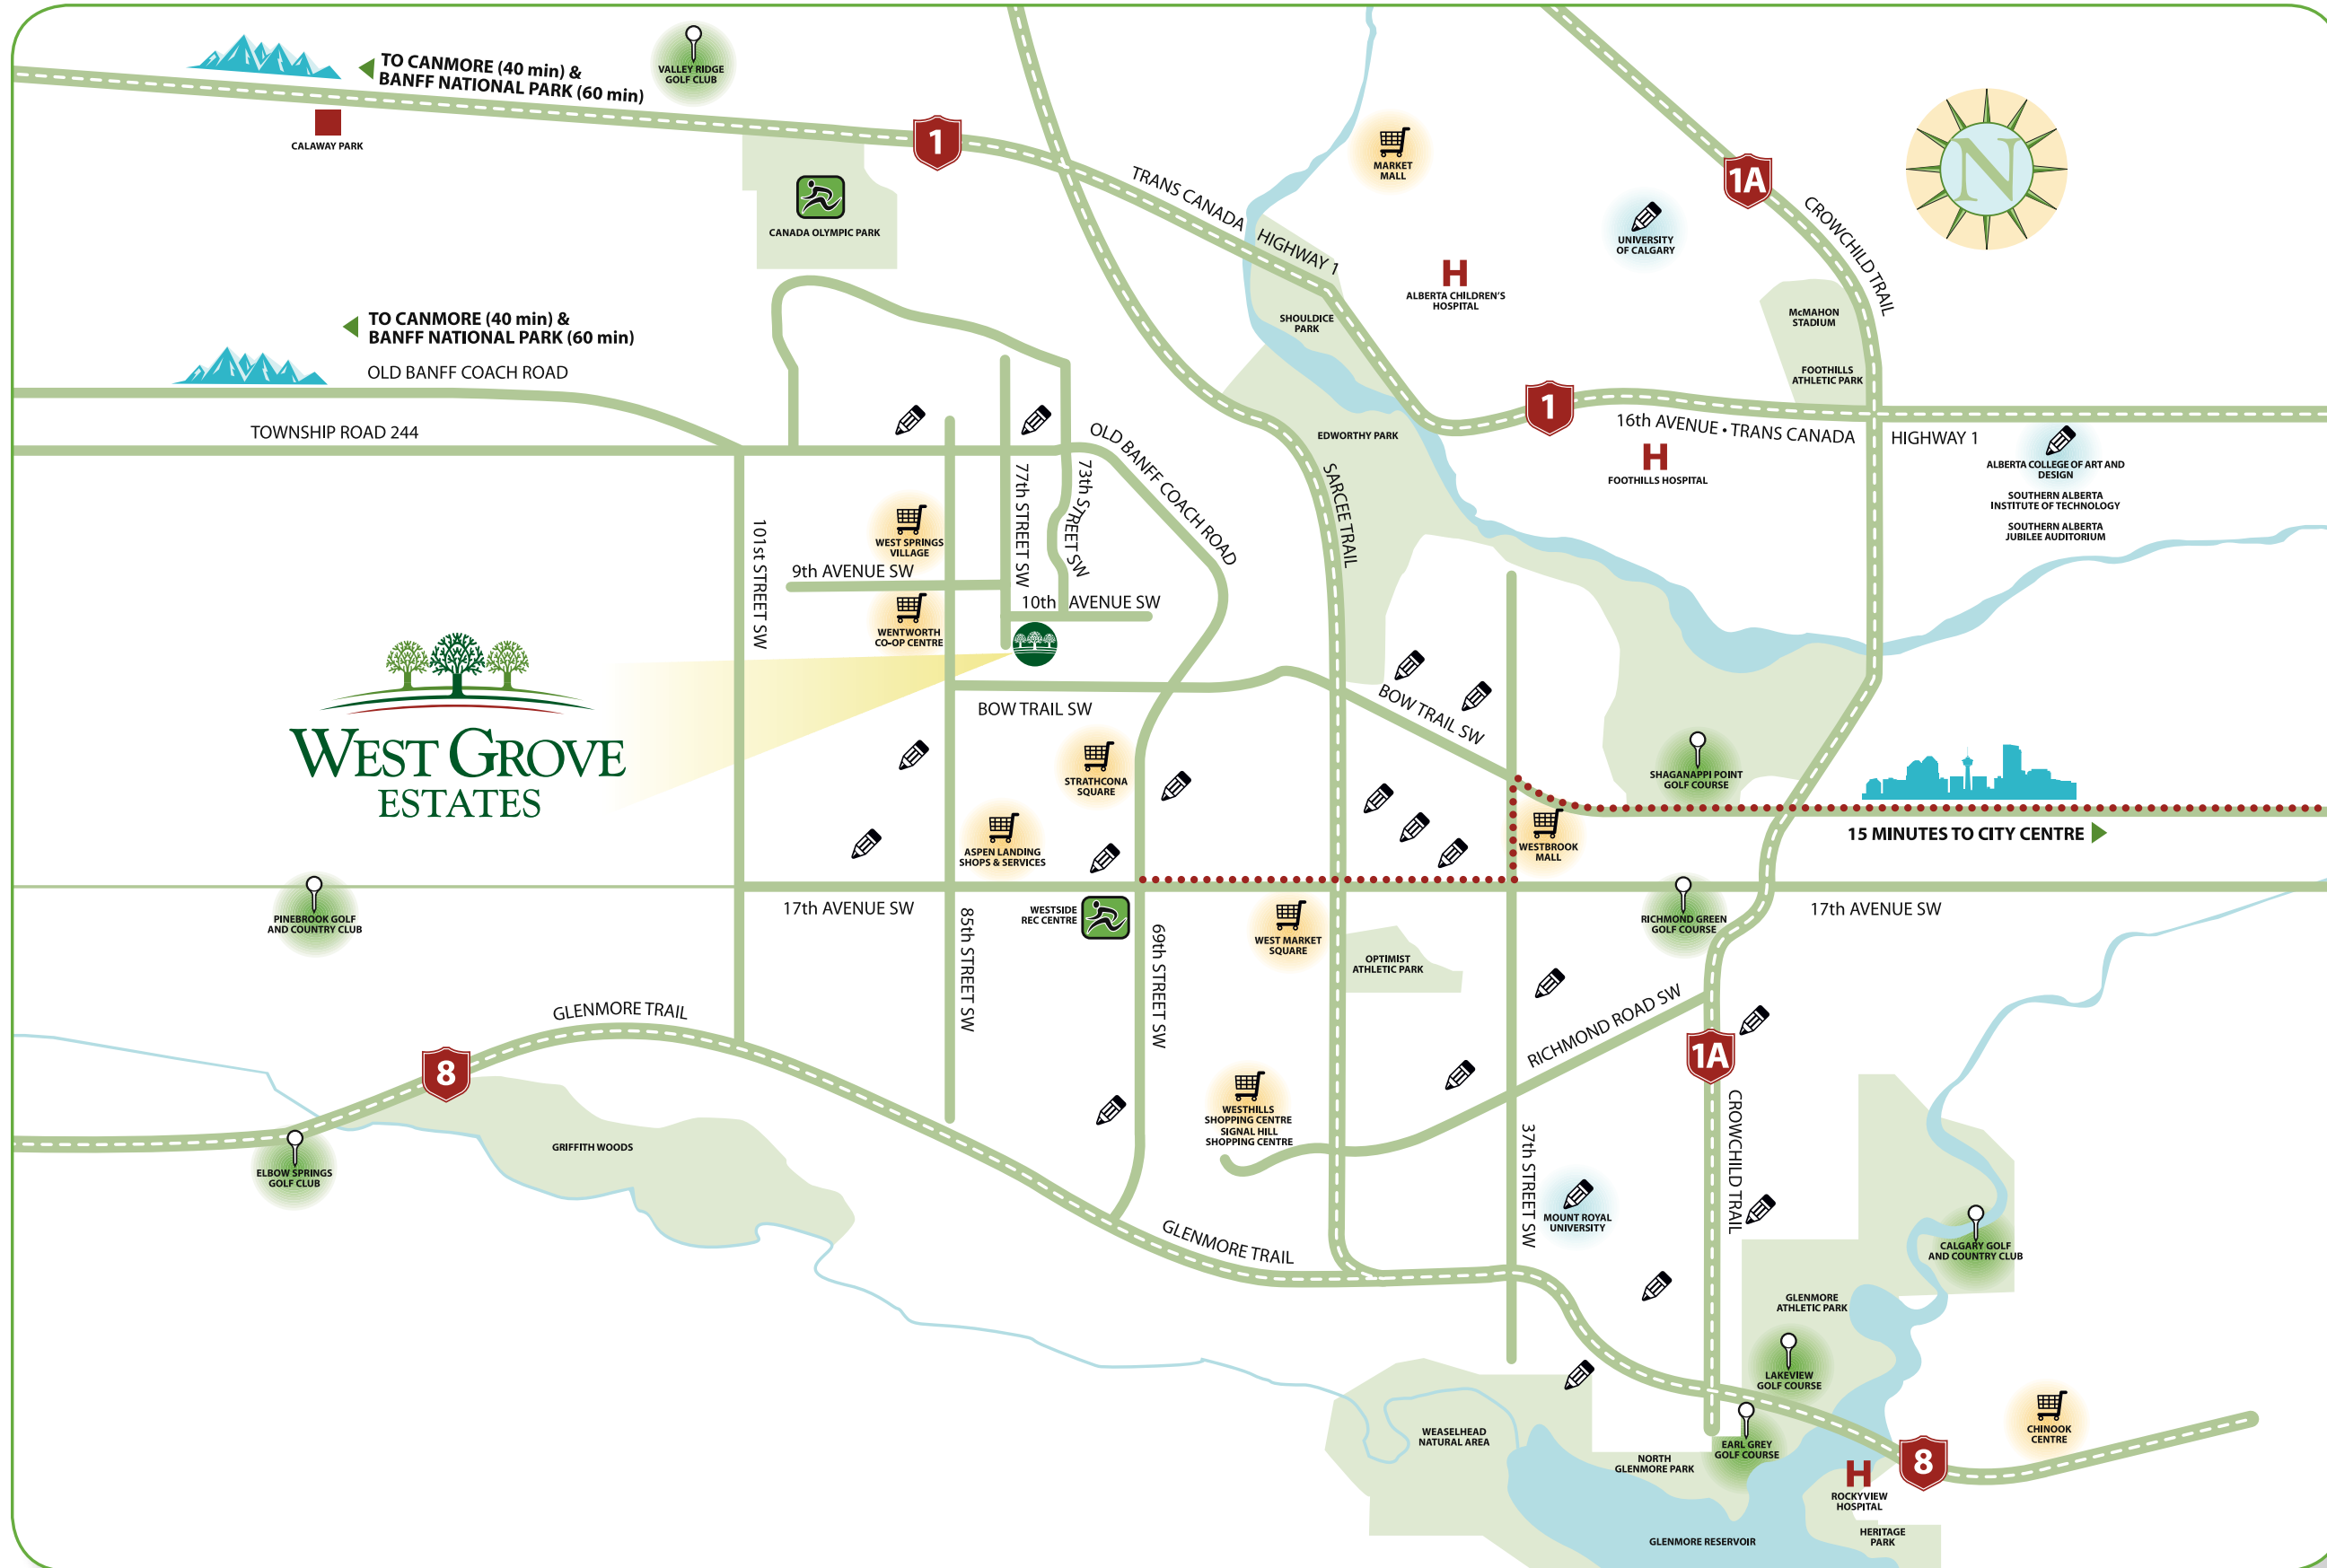

Everything your family needs for work and play is only minutes away.

# WEST GROVE ESTATES

- Arcuri Homes 403 226 4336
- Augusta Fine Homes 403 452 3057
- Crystal Creek Homes 403 254 6499
- Lupi Luxury Homes 403 239 9699

- GOLF COURSE
- SCHOOL
- SHOPPING & SERVICES
- RECREATION FACILITY
- FUTURE LRT ROUTE